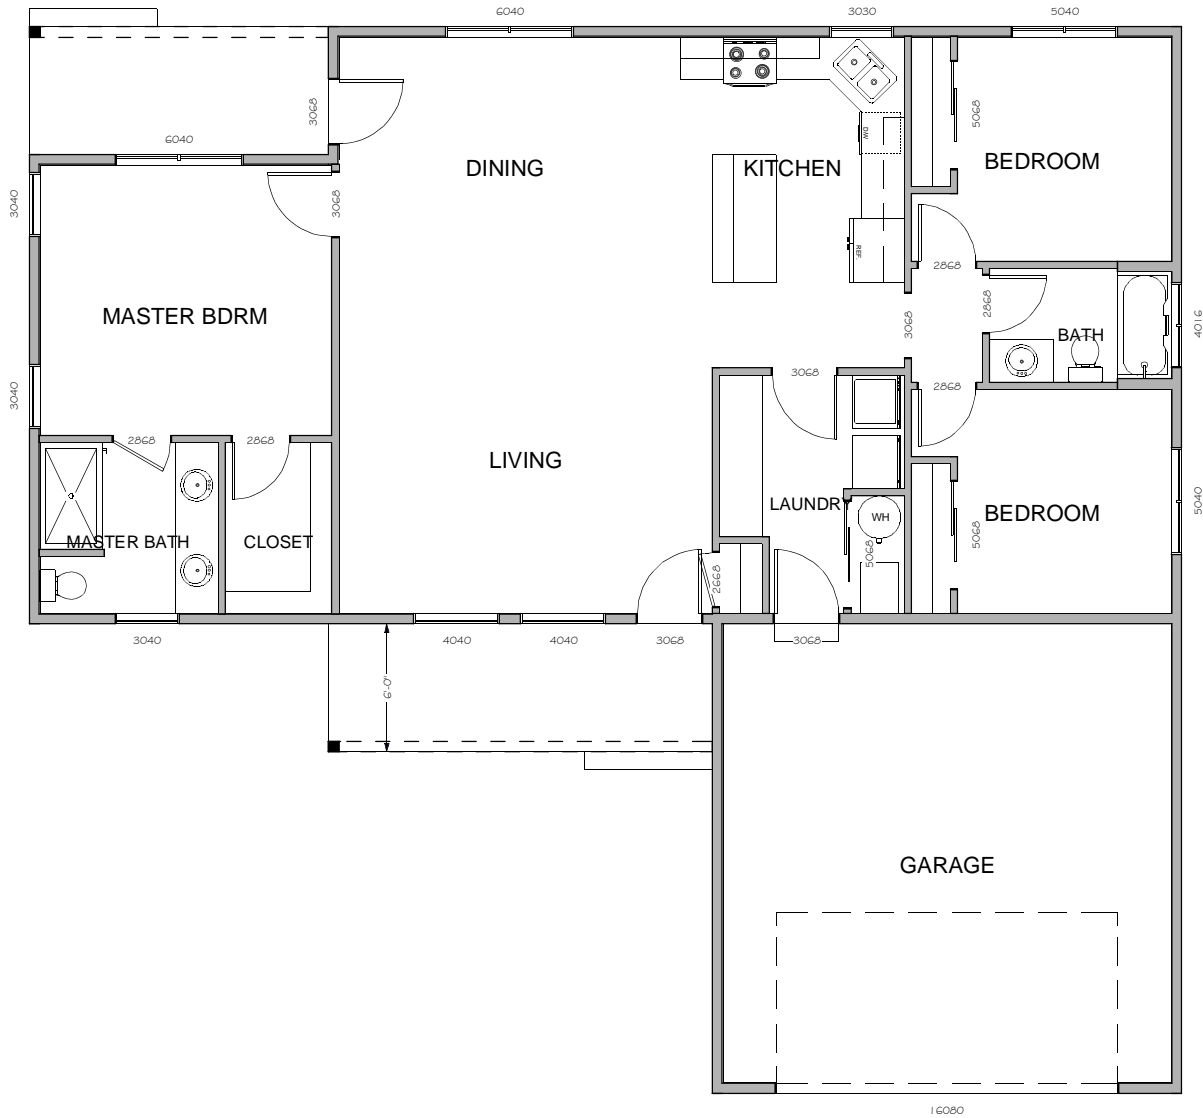

TIMBERED SERIES 1428-R

FLOOR PLAN

MAIN FLOOR = 1,428 SQ. FT.

TIMBERED RIDGE
HOMES

PHONE: 208-772-4749 FRONTDESK@TIMBEREDRIDGE.COM

10063 NAVION DRIVE, HAYDEN, IDAHO 83835